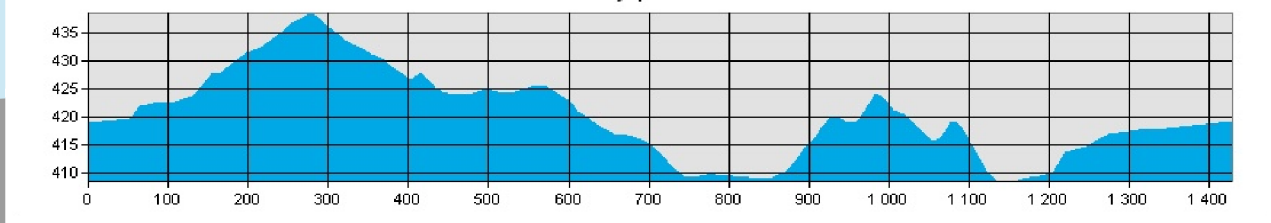

Start

Mål

Height Difference: 29 m Maximum Climb: 16 m
Total Climb: 59 m Lowest Point: 409 m Highest Point: 438 m

Höjdprofil

0 50 100 Meter