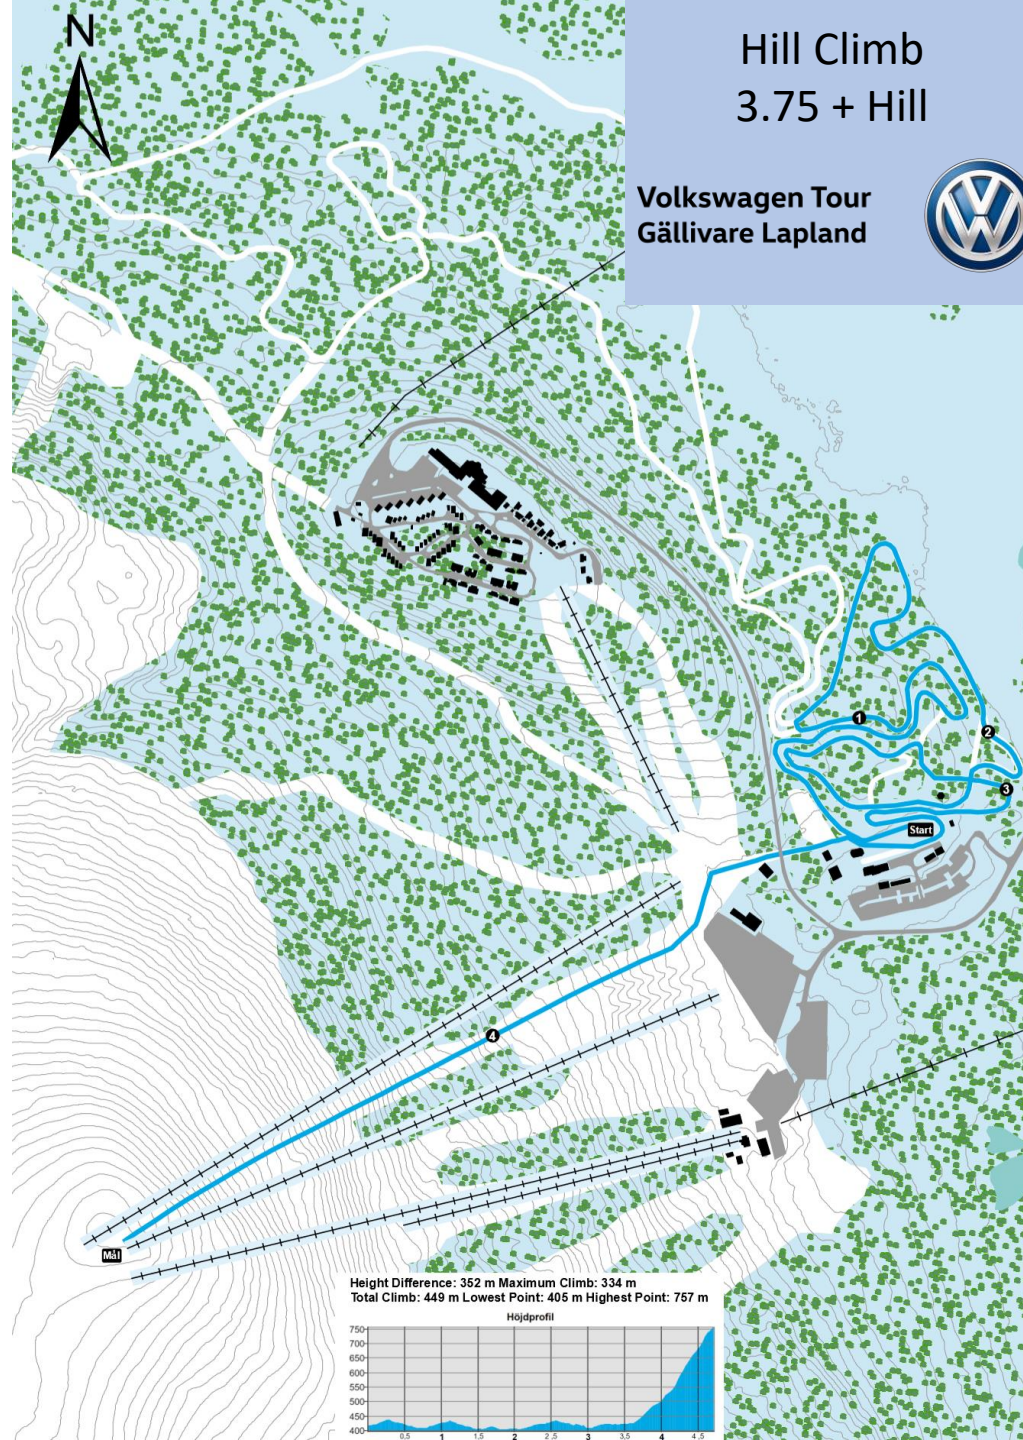

Hill Climb 3.75 + Hill

Volkswagen Tour
Gällivare Lapland

Height Difference: 352 m Maximum Climb: 334 m
Total Climb: 449 m Lowest Point: 405 m Highest Point: 757 m