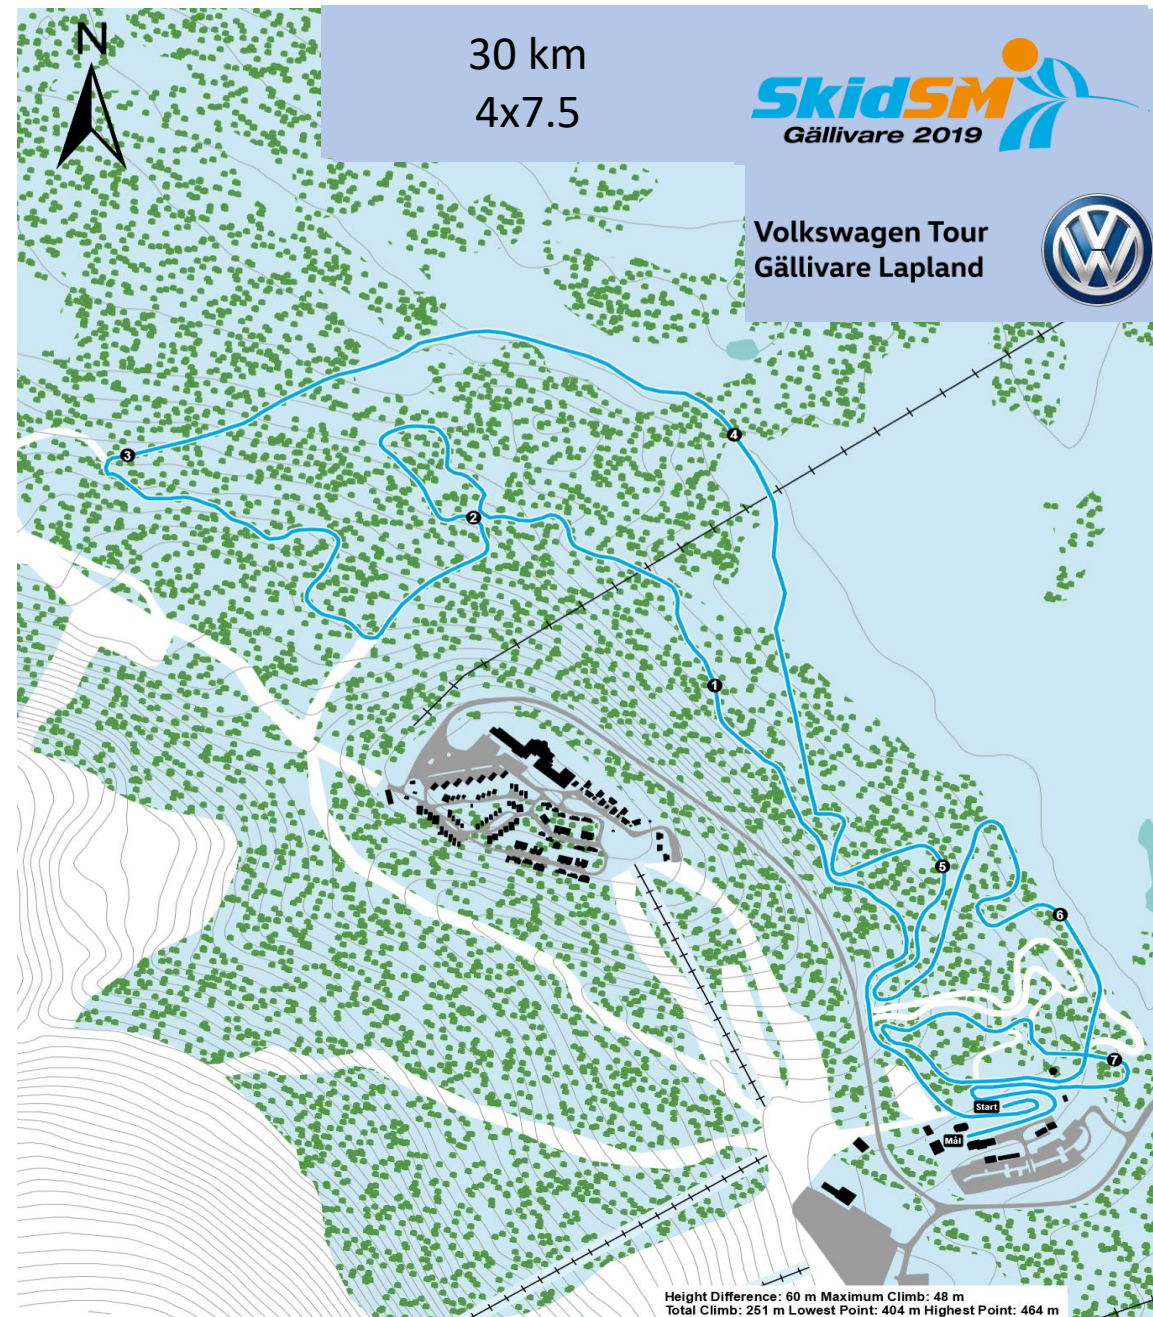

30 km
4x7.5

Volkswagen Tour
Gällivare Lapland

Height Difference: 60 m Maximum Climb: 48 m
Total Climb: 261 m Lowest Point: 404 m Highest Point: 464 m